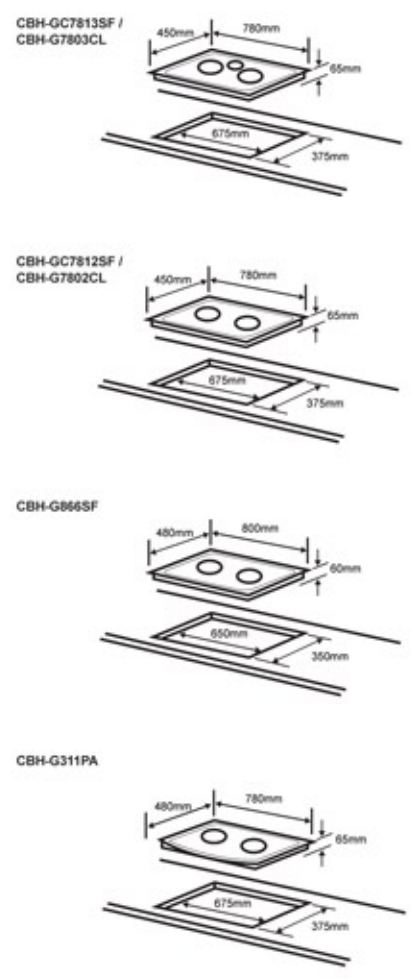

**CBO-S61M5**  
6 functions Built-in Oven

	Standard RCP	<b>PWP</b>
WM	RM 1,999.00	<b>RM 1,299.00</b>
EM	RM 2,219.00	<b>RM 1,449.00</b>

**Installation of Built-in Oven**

- In order to ensure that the built-in appliance functions properly, the cabinet containing it must be appropriate. The figures above give the dimensions of the cut-out for installation under the counter and in a wall cabinet unit.
- The above dimensions apply to all Cornell Built-in Oven models.

**Installation of Chimney Hood**

CMH-PE43SP / CMH-PC96G / CMH-PC488G

- Minimum hood distance above cooktop must not be less than 650mm.
- A maximum of 750mm above the cooktop is highly recommended for best capture of cooking impurities.
- Distance over 750mm above the cooktop is at the installer's and user's discretion - providing that ceiling height and flue length permit.

**Built-in Hob Size**

\* It is advisable to use actual product for measurement prior to installation.