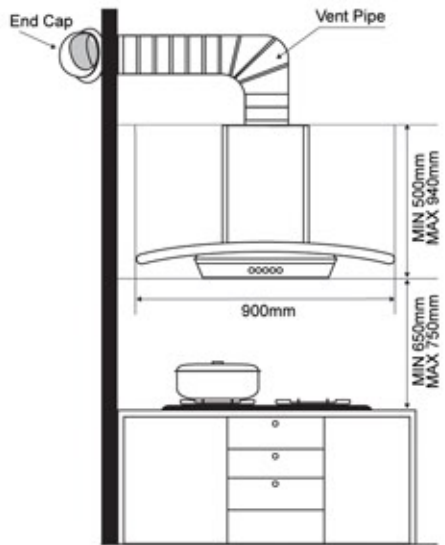

Installation of Chimney Hood

CMH-PE43SP / CMH-PC96G / CMH-PC488G

- Minimum hood distance above cooktop must not be less than 650mm.
- A maximum of 750mm above the cooktop is highly recommended for best capture of cooking impurities.
- Distance over 750mm above the cooktop is at the installer's and user's discretion - providing that ceiling height and flue length permit.