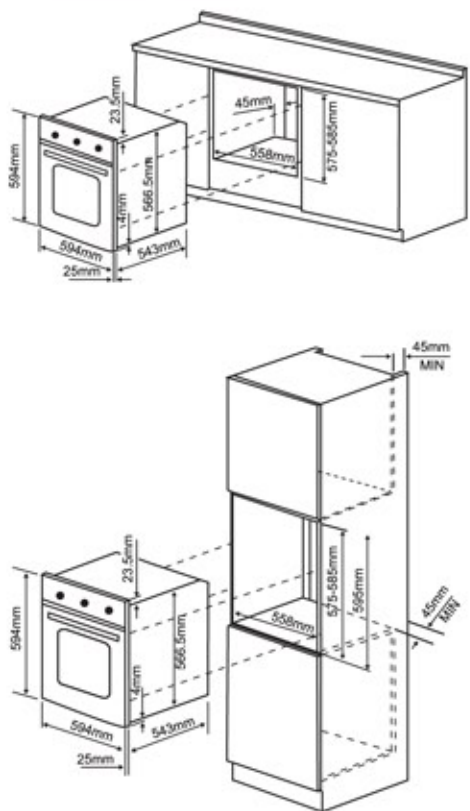

**CBO-S81E5**  
8 functions Built-in Oven

	Standard RCP	<b>PWP</b>
WM	RM 2,299.00	<b>RM 1,559.00</b>
EM	RM 2,559.00	<b>RM 1,739.00</b>

**CBO-656IX**  
6 functions Built-in Oven

	Standard RCP	<b>PWP</b>
WM	RM 2,099.00	<b>RM 1,399.00</b>
EM	RM 2,329.00	<b>RM 1,559.00</b>

**CBO-S61M5**  
6 functions Built-in Oven

	Standard RCP	<b>PWP</b>
WM	RM 1,999.00	<b>RM 1,299.00</b>
EM	RM 2,219.00	<b>RM 1,449.00</b>

**Installation of Built-in Oven**

- In order to ensure that the built-in appliance functions properly, the cabinet containing it must be appropriate. The figures above give the dimensions of the cut-out for installation under the counter and in a wall cabinet unit.
- The above dimensions apply to all Cornell Built-in Oven models.