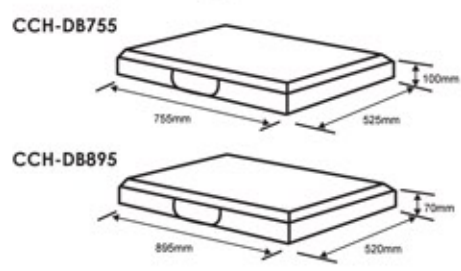

Purchase With Purchase

* With every purchase of Cornell Built-in Hob with Hood, you are entitled to purchase the Built-in Oven shown at PWP price.

CBO-1056SIX
10 functions Built-in Oven

	Standard RCP	PWP
WM	RM 2,999.00	RM 2,199.00
EM	RM 3,329.00	RM 2,449.00

CBO-856EIX
8 functions Built-in Oven

	Standard RCP	PWP
WM	RM 2,399.00	RM 1,699.00
EM	RM 2,669.00	RM 1,889.00

CBO-S81E5
8 functions Built-in Oven

	Standard RCP	PWP
WM	RM 2,299.00	RM 1,559.00
EM	RM 2,559.00	RM 1,739.00

CBO-656IX
6 functions Built-in Oven

	Standard RCP	PWP
WM	RM 2,099.00	RM 1,399.00
EM	RM 2,329.00	RM 1,559.00

CBO-S61M5
6 functions Built-in Oven

	Standard RCP	PWP
WM	RM 1,999.00	RM 1,299.00
EM	RM 2,219.00	RM 1,449.00

Installation of Built-in Oven

- In order to ensure that the built-in appliance functions properly, the cabinet containing it must be appropriate. The figures above give the dimensions of the cut-out for installation under the counter and in a wall cabinet unit.
- The above dimensions apply to all Cornell Built-in Oven models.

Installation of Chimney Hood

CMH-PE43SP / CMH-PC96G / CMH-PC488G

- Minimum hood distance above cooktop must not be less than 650mm.
- A maximum of 750mm above the cooktop is highly recommended for best capture of cooking impurities.
- Distance over 750mm above the cooktop is at the installer's and user's discretion - providing that ceiling height and flue length permit.

Built-in Hob Size

* It is advisable to use actual product for measurement prior to installation.